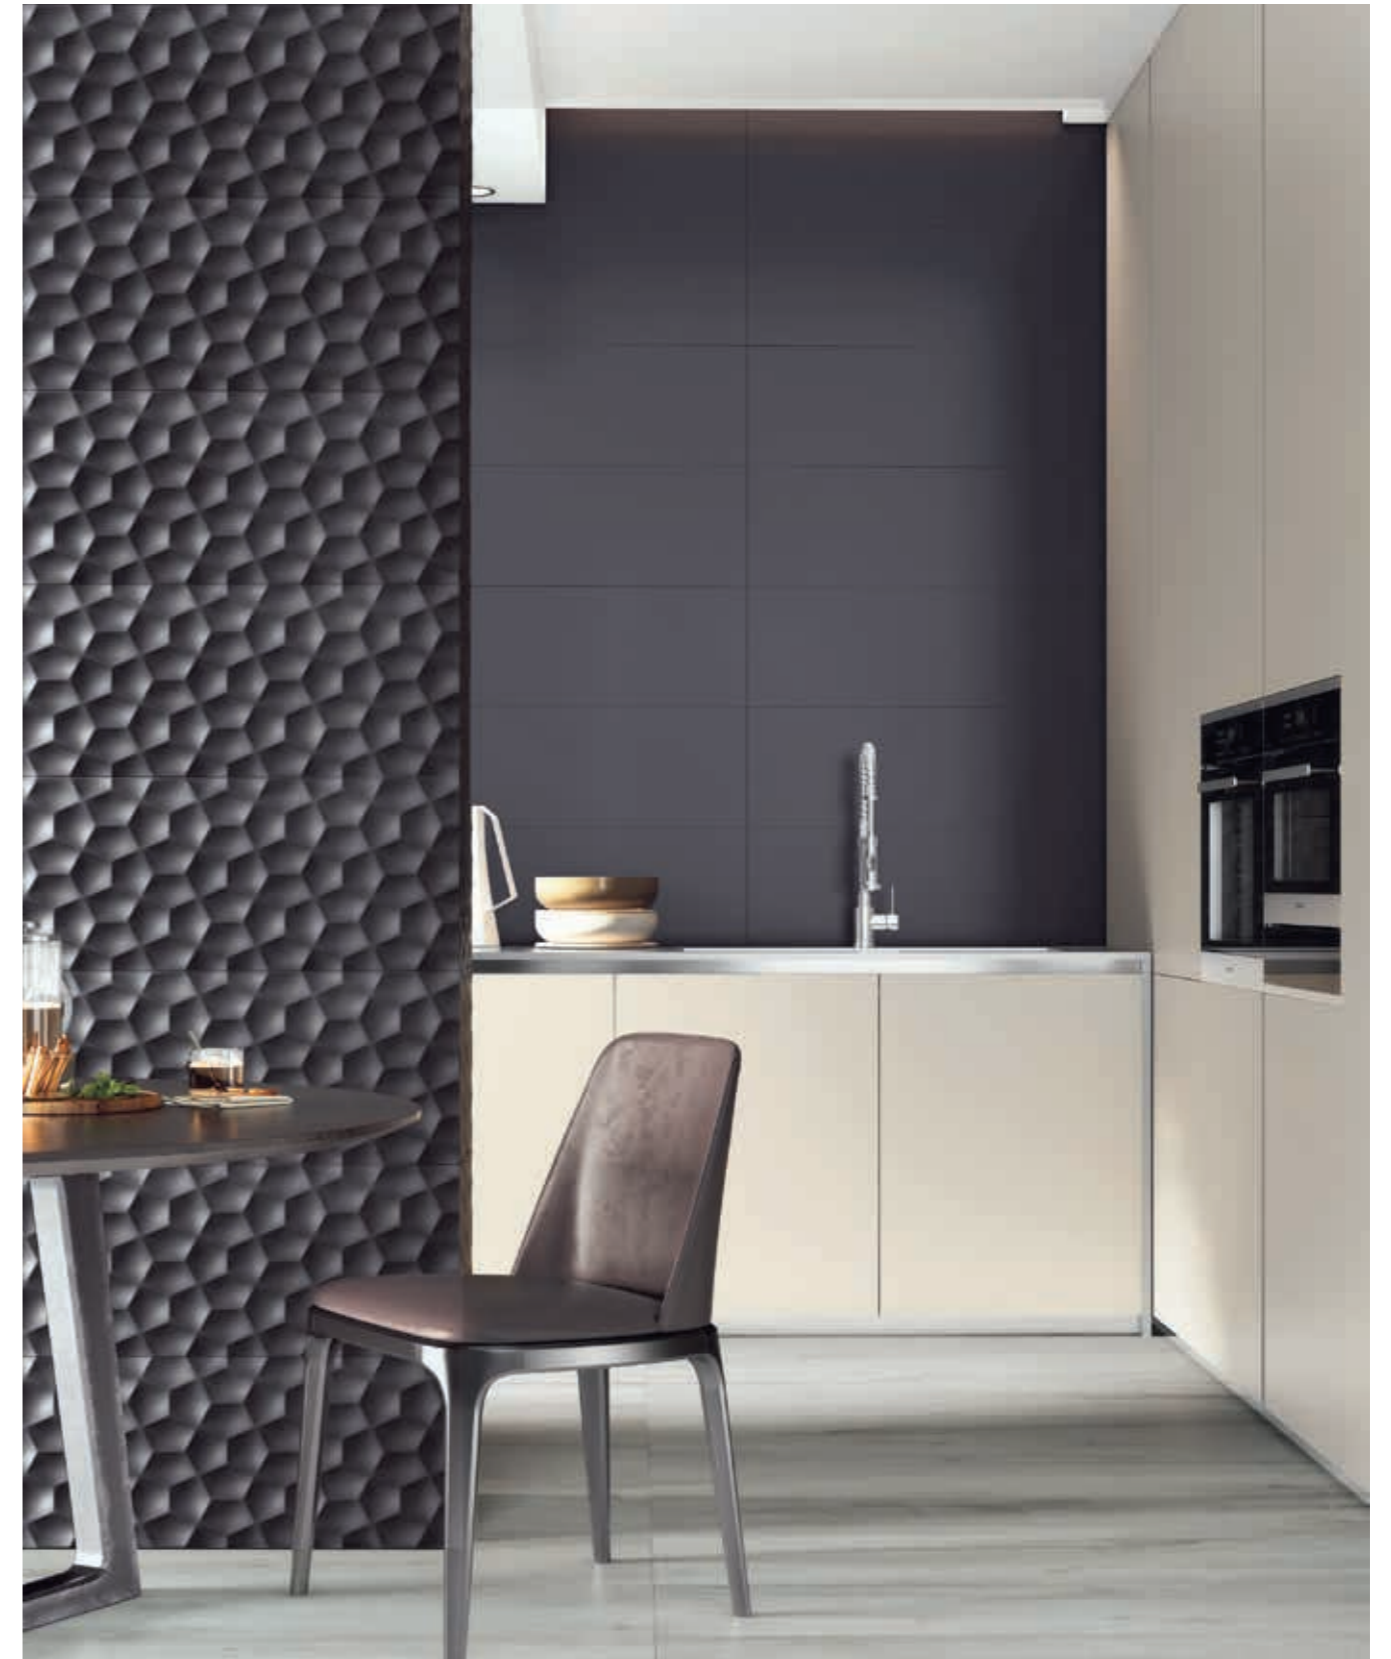

Revestimento · Wall tiles
Faïence · Wandfliesen

Ice Night Grey 30x90R · Ice 3D Night Grey 30x90R · Live Grey Fossil 20x120R

Formato (cm) Size (cm)	Formato (mm) Size (mm)	Espessura (mm) Thickness (mm)	Peças Pieces	m² aprox sqm approx	Kg	Caixas Boxes	m² aprox sqm approx	Kg
30x90R	298x898	12	3	0,80	15,83	54	43,20	886
30x90R 3D	298x898	12	3	0,80	15,83	54	43,20	886
30x60	310x610	9,5	6	1,13	19,15	40	45,20	793
30x60R	298x598	9,5	6	1,07	17,50	40	42,80	720