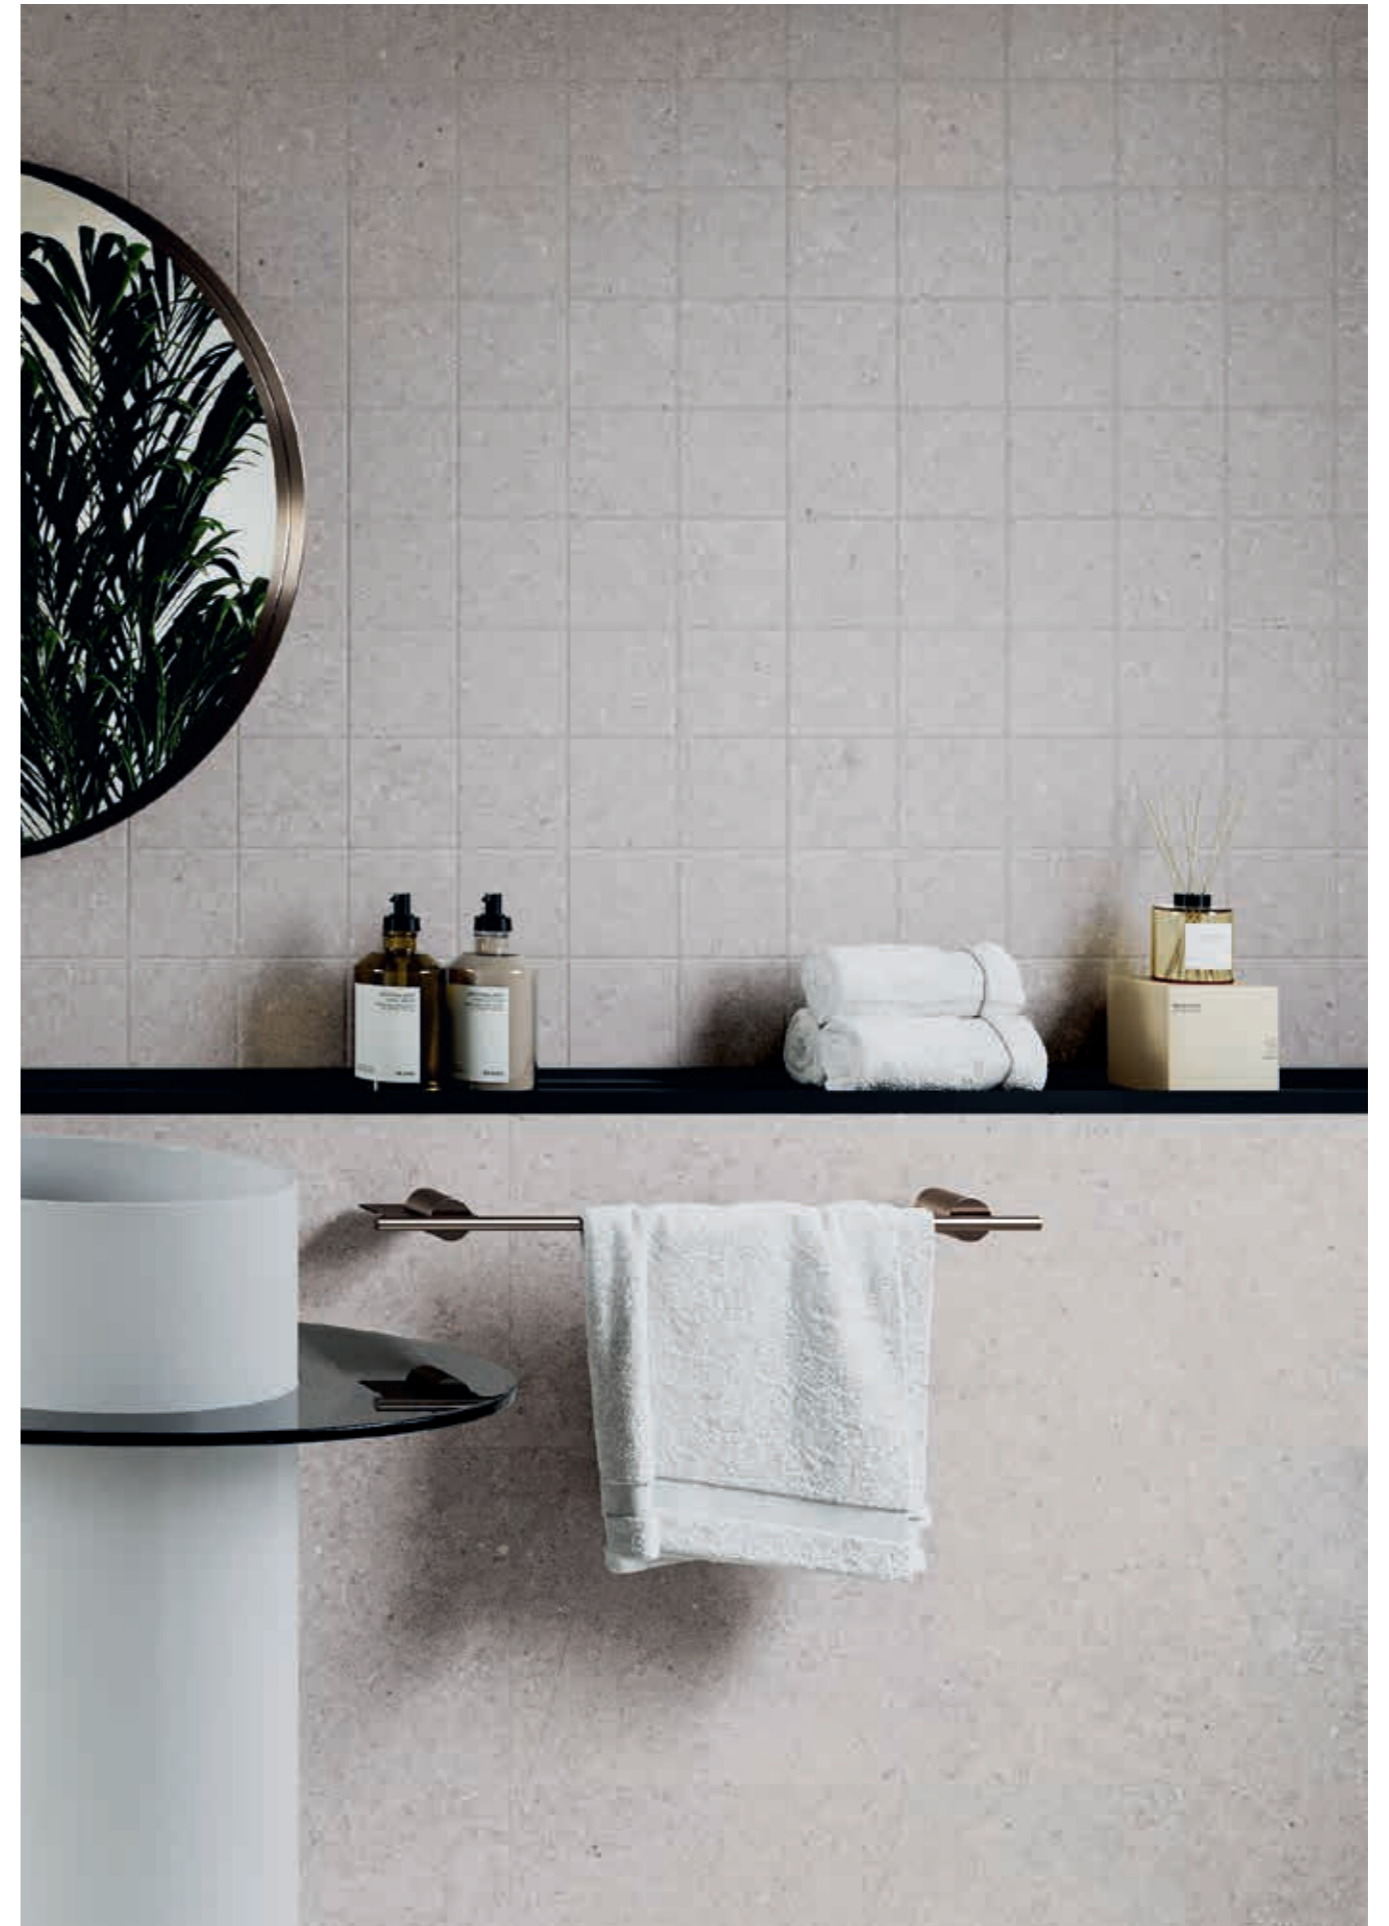

Freestone Light Grey 30x60R Rev · Freestone Light Grey M10x10