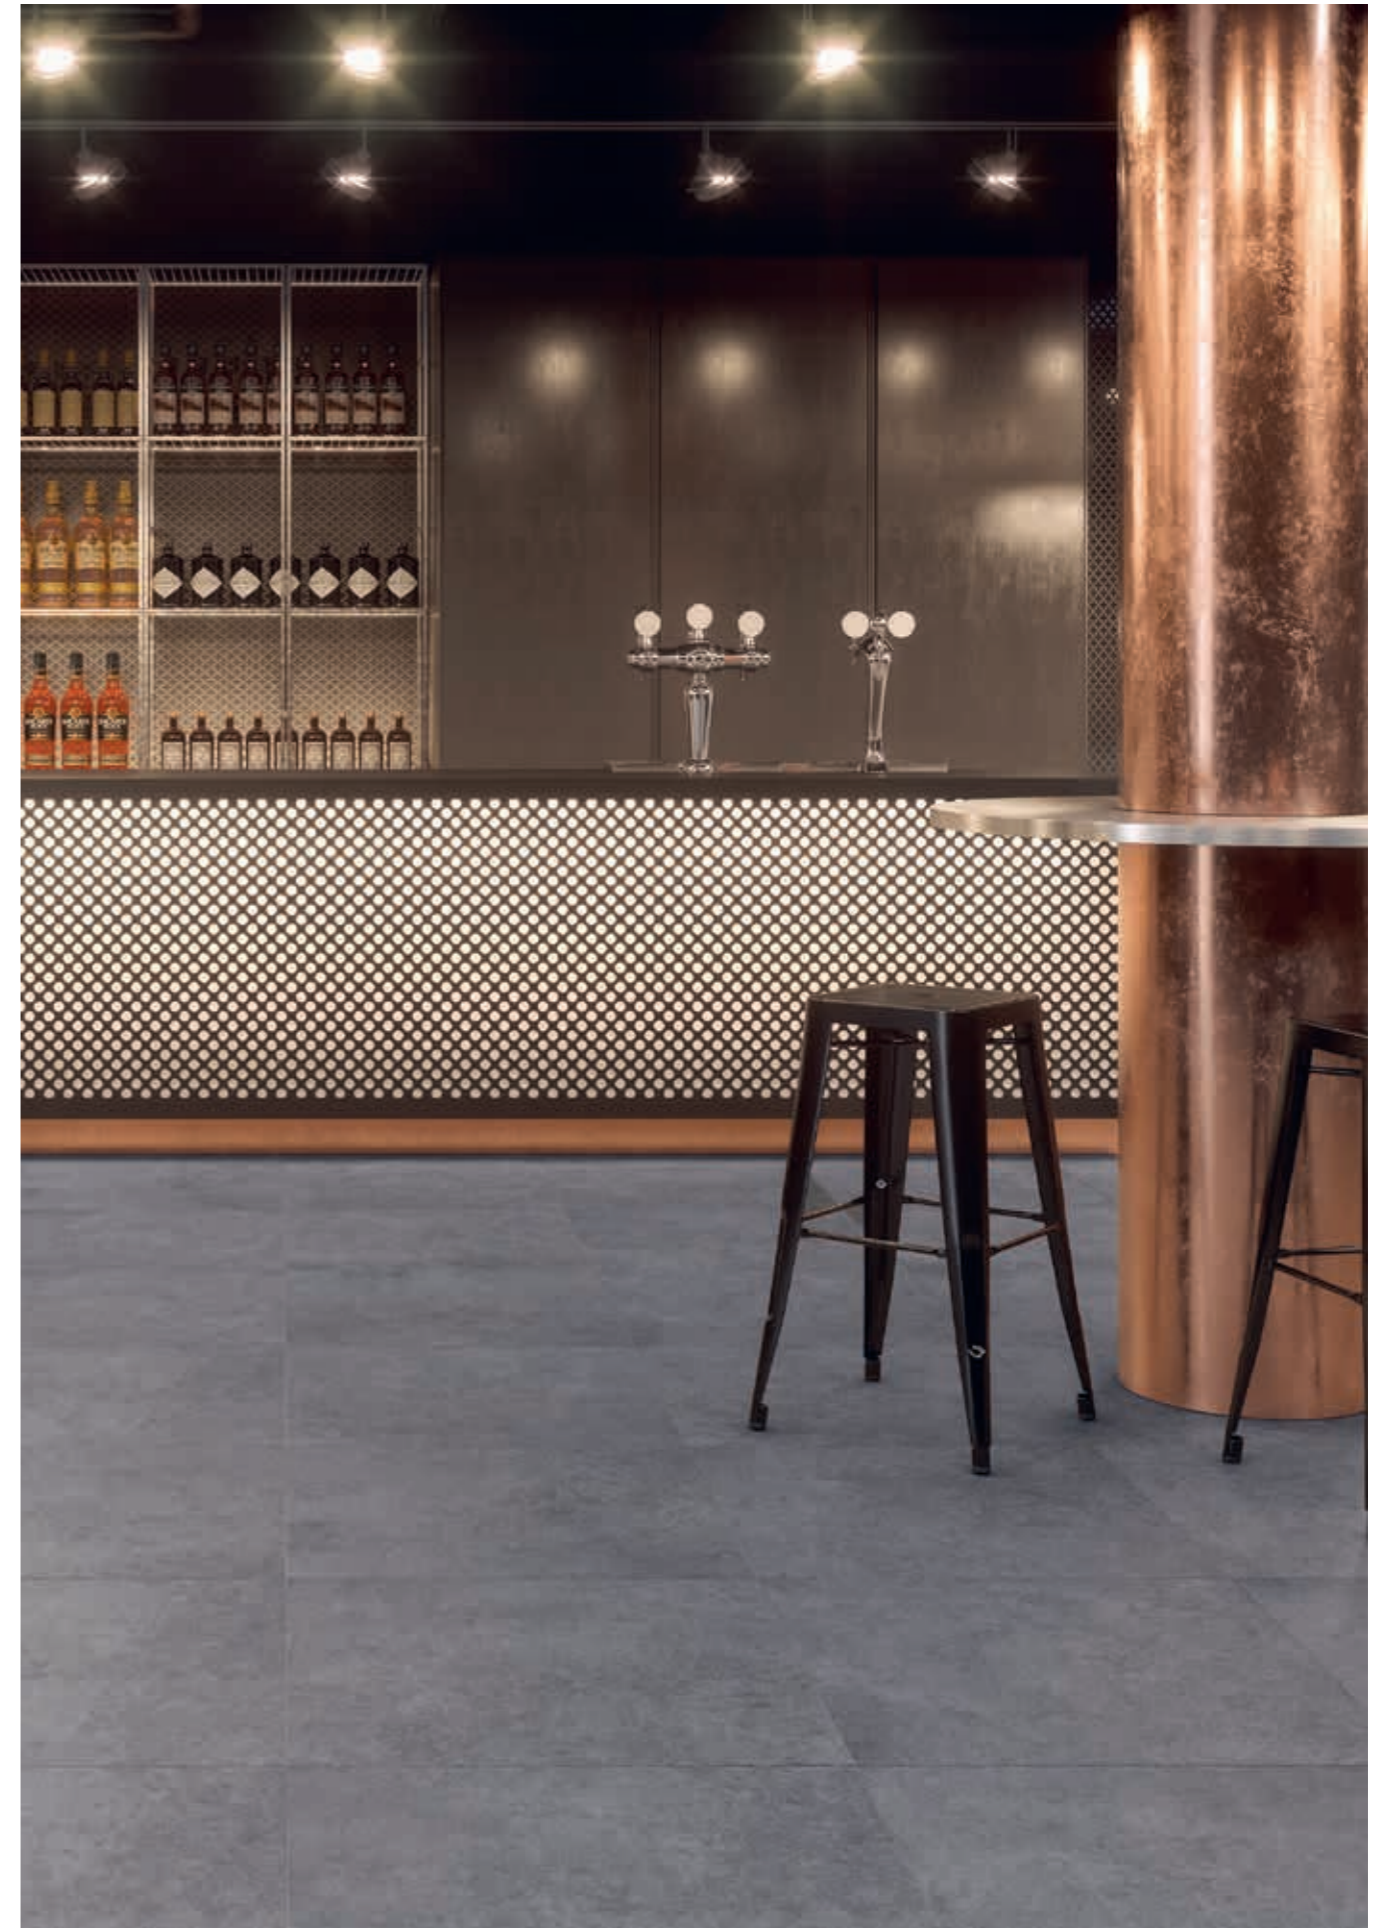

Attitude Anthracite 60x60

www.recer.pt